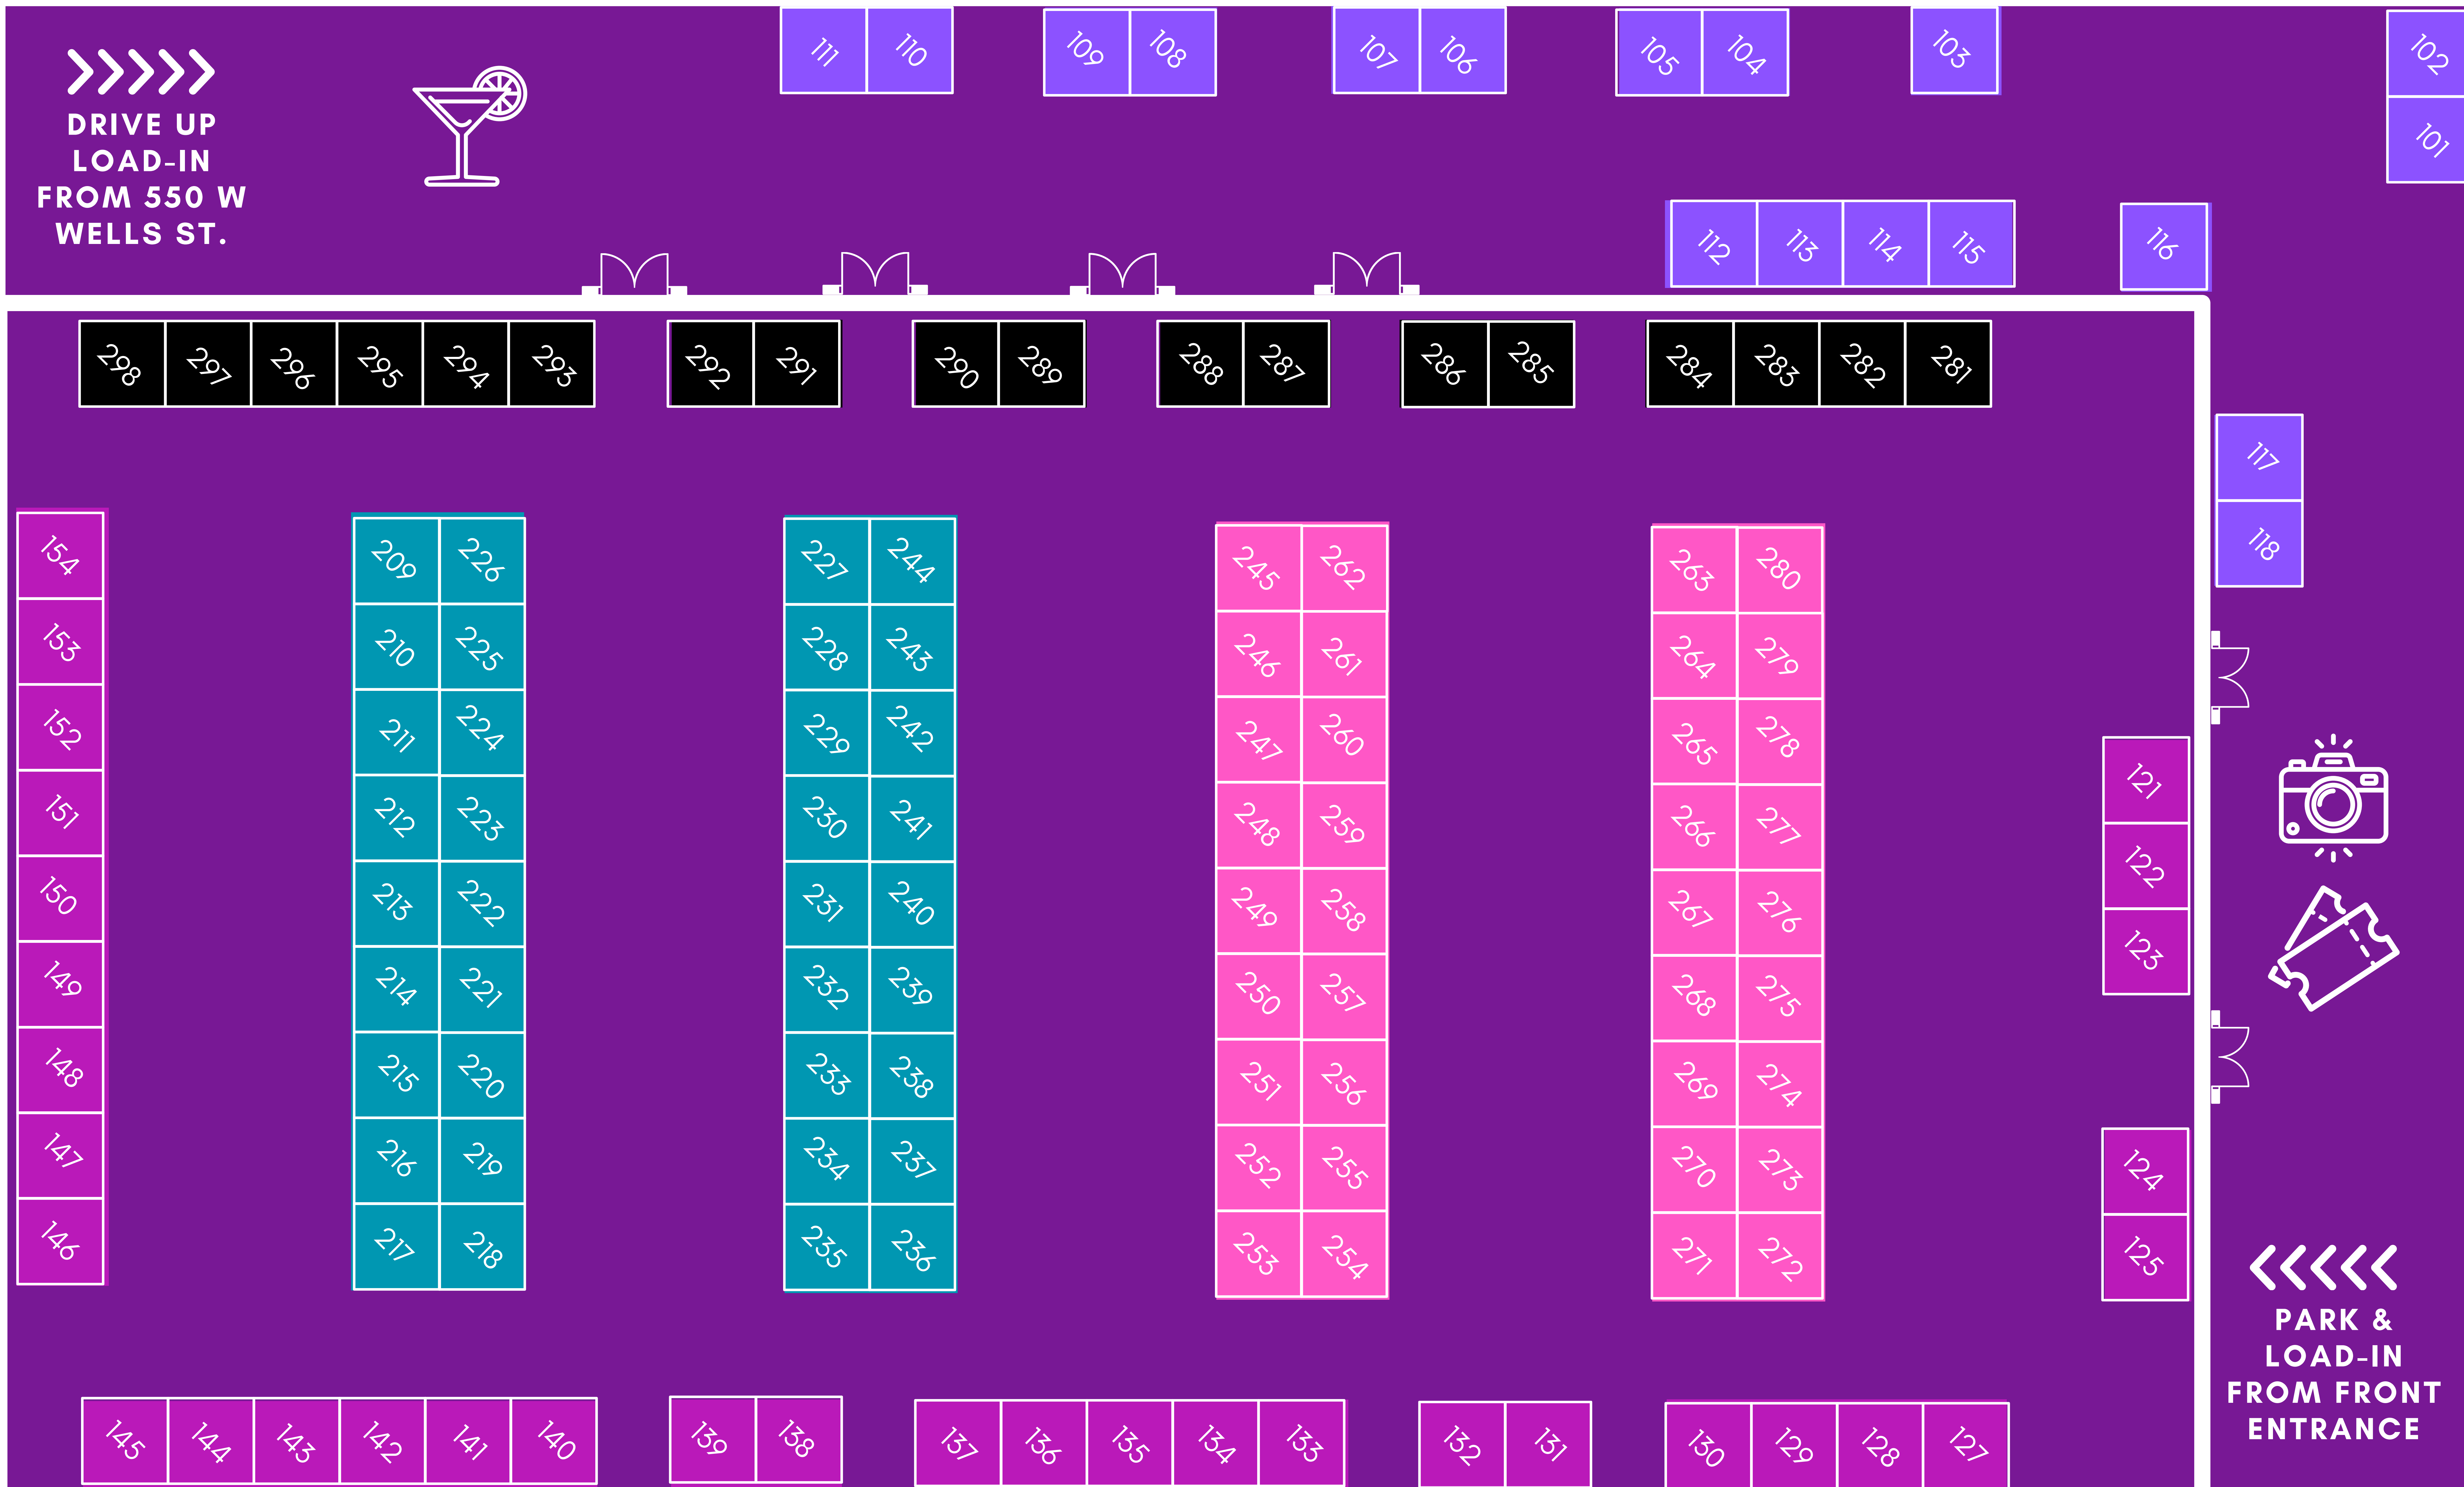

**DRIVE UP
LOAD-IN
FROM 550 W
WELLS ST.**

101-118

121-154

209-244

245-280

281-298

**PARK &
LOAD-IN
FROM FRONT
ENTRANCE**